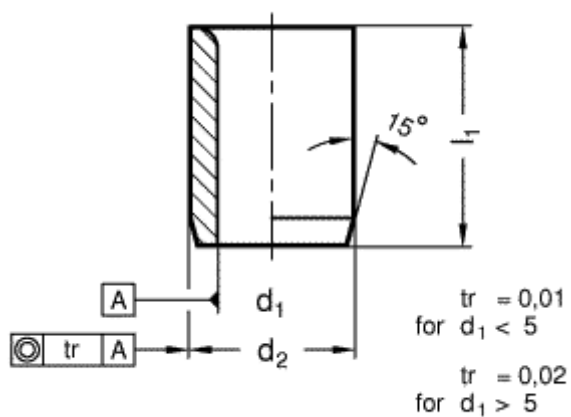

Article number: 201135066

Description: E+G Guide bush DIN 179-B12-20-A
without collar

Measures

$d_1 = 12$

$d_2 = 18$

$l_1 = 20$